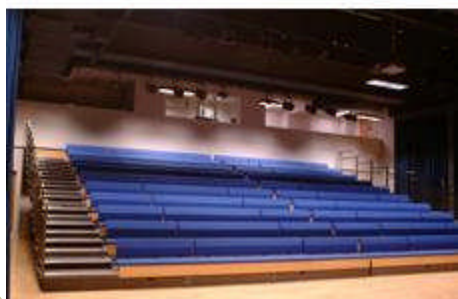

SPECIAL EVENTS

HAVERSTOCK BUSINESS AND ENTERPRISE COLLEGE
HAVERSTOCK HILL, NW3 2BQ

020 7314 3988 or haverstock@kajima.co.uk

Performance Hall

- 350m² auditorium seating up to 400
- 160m² permanent stage
- Control room and gallery
- Flexible bleacher seating
- Catering and refreshment space available
- Changing facilities and dressing rooms