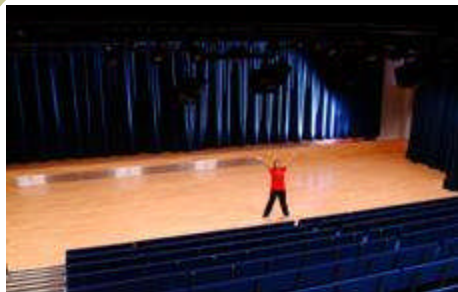

SPECIAL EVENTS

HAVERSTOCK BUSINESS AND ENTERPRISE COLLEGE
HAVERSTOCK HILL, NW3 2BQ

020 7314 3988 or haverstock@kajima.co.uk

Performance Hall

- 350m² auditorium seating up to 400
- 160m² permanent stage
- Control room and gallery
- Flexible bleacher seating
- Catering and refreshment space available
- Changing facilities and dressing rooms